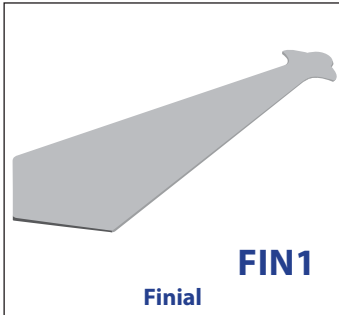

AQUACEL FOAM RANGE

KF - 9mm Flat General Purpose Board

(100mm - 405mm) Please see opposite for all sizes

All sizes are Internal

9mm Flat General Purpose Board & Accessories

		White		Woodgrain		Premium Woodgrain		Colours	
Product Code	Size	PK Qty	Price	Pk Qty	Price	Pk Qty	Price	Pk Qty	Price
KF100	100mm	5 x 5m		5 x 5m	N/A	5 x 5m	N/A	5 x 5m	N/A
KF125	125mm	5 x 5m		5 x 5m	N/A	5 x 5m	N/A	5 x 5m	N/A
KF150	150mm	5 x 5m		5 x 5m		5 x 5m	N/A	5 x 5m	N/A
KF175	175mm	5 x 5m		5 x 5m		5 x 5m		5 x 5m	
KF200	200mm	5 x 5m		5 x 5m		5 x 5m	N/A	5 x 5m	
KF225	225mm	5 x 5m		5 x 5m		5 x 5m		5 x 5m	
KF250	250mm	5 x 5m		5 x 5m		5 x 5m	N/A	5 x 5m	N/A
KF300	300mm	2 x 5m		2 x 5m		2 x 5m	N/A	2 x 5m	N/A
KF405	405mm	2 x 5m		2 x 5m		2 x 5m	N/A	2 x 5m	
KFBC	300mm 90° Corner	100		100		100		100	
KFBC600	600mm 90° Corner	50		50		50		50	N/A
KFBC135	300mm 135° Corner	100		100		100		100	N/A
KFBIC	300mm 90° Internal Corner	100		100		100		100	N/A
KFBJ	300mm Joint	100		100		100		100	
KFBJ600	600mm Joint	50		50		50		50	N/A
KFBCAP	250mm End Cap	100		100		100	N/A	100	
FIN1	Finial	100		100		100	N/A	100	

All sizes are Internal