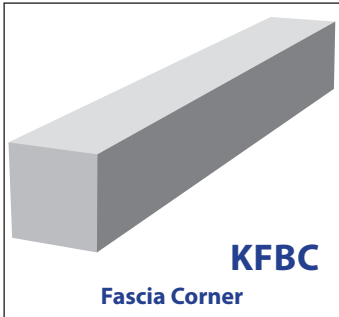

AQUACEL FOAM RANGE

KF - 9mm Flat General Purpose Board

(100mm - 405mm) Please see opposite for all sizes

All sizes are Internal

9mm Flat General Purpose Board & Accessories

		White		Woodgrain		Premium Woodgrain		Colours	
Product Code	Size	PK Qty	Price	Pk Qty	Price	Pk Qty	Price	Pk Qty	Price
KF100	100mm	5 x 5m		5 x 5m	N/A	5 x 5m	N/A	5 x 5m	N/A
KF125	125mm	5 x 5m		5 x 5m	N/A	5 x 5m	N/A	5 x 5m	N/A
KF150	150mm	5 x 5m		5 x 5m		5 x 5m	N/A	5 x 5m	N/A
KF175	175mm	5 x 5m		5 x 5m		5 x 5m		5 x 5m	
KF200	200mm	5 x 5m		5 x 5m		5 x 5m	N/A	5 x 5m	
KF225	225mm	5 x 5m		5 x 5m		5 x 5m		5 x 5m	
KF250	250mm	5 x 5m		5 x 5m		5 x 5m	N/A	5 x 5m	N/A
KF300	300mm	2 x 5m		2 x 5m		2 x 5m	N/A	2 x 5m	N/A
KF405	405mm	2 x 5m		2 x 5m		2 x 5m	N/A	2 x 5m	
KFBC	300mm 90° Corner	100		100		100		100	
KFBC600	600mm 90° Corner	50		50		50		50	N/A
KFBC135	300mm 135° Corner	100		100		100		100	N/A
KFBIC	300mm 90° Internal Corner	100		100		100		100	N/A
KFBJ	300mm Joint	100		100		100		100	
KFBJ600	600mm Joint	50		50		50		50	N/A
KFBCAP	250mm End Cap	100		100		100	N/A	100	
FIN1	Finial	100		100		100	N/A	100	

Polytop Pins/Nails available in: Black, Brown, White, Light Oak and Irish Oak

K/P/30	30mm	200 box		200 box	N/A	200 box		200 box	
K/P/40	40mm	200 box		200 box	N/A	200 box		200 box	

To indicate the product colour(s) required, the following code suffixes should be used: