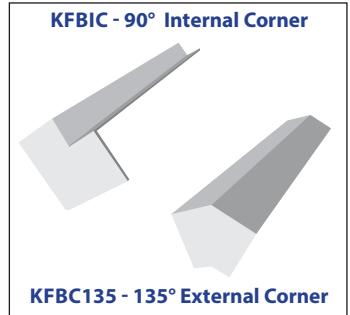

AQUACEL FOAM RANGE

KF - 9mm Flat General Purpose Board

(100mm - 405mm) Please see opposite for all sizes

All sizes are Internal

9mm Flat General Purpose Board & Accessories

		White		Woodgrain		Premium Woodgrain		Colours	
Product Code	Size	PK Qty	Price	Pk Qty	Price	Pk Qty	Price	Pk Qty	Price
KF100	100mm	5 x 5m		5 x 5m	N/A	5 x 5m	N/A	5 x 5m	N/A
KF125	125mm	5 x 5m		5 x 5m	N/A	5 x 5m	N/A	5 x 5m	N/A
KF150	150mm	5 x 5m		5 x 5m		5 x 5m	N/A	5 x 5m	N/A
KF175	175mm	5 x 5m		5 x 5m		5 x 5m		5 x 5m	
KF200	200mm	5 x 5m		5 x 5m		5 x 5m	N/A	5 x 5m	
KF225	225mm	5 x 5m		5 x 5m		5 x 5m		5 x 5m	
KF250	250mm	5 x 5m		5 x 5m		5 x 5m	N/A	5 x 5m	N/A
KF300	300mm	2 x 5m		2 x 5m		2 x 5m	N/A	2 x 5m	N/A
KF405	405mm	2 x 5m		2 x 5m		2 x 5m	N/A	2 x 5m	
KFBC	300mm 90° Corner	100		100		100		100	
KFBC600	600mm 90° Corner	50		50		50		50	N/A
KFBC135	300mm 135° Corner	100		100		100		100	N/A
KFBIC	300mm 90° Internal Corner	100		100		100		100	N/A
KFBJ	300mm Joint	100		100		100		100	
KFBJ600	600mm Joint	50		50		50		50	N/A
KFBCAP	250mm End Cap	100		100		100	N/A	100	
FIN1	Finial	100		100		100	N/A	100	

All sizes are Internal