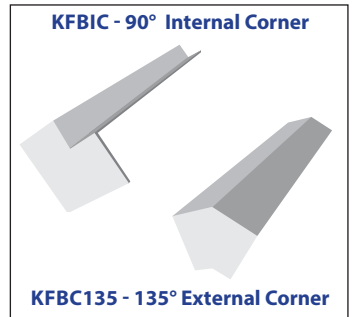

AQUACEL FOAM RANGE

KFBM - 16mm Square Fascia Board (100mm - 405mm)

All sizes are Internal

16mm Square Fascia & Accessories

		White		Woodgrain		Premium Woodgrain		Colours	
Product Code	Size	PK Qty	Price	Pk Qty	Price	Pk Qty	Price	Pk Qty	Price
KFBM100	100mm	2 x 5m		2 x 5m	N/A	2 x 5m	N/A	2 x 5m	N/A
KFBM150	150mm	2 x 5m		2 x 5m		2 x 5m	N/A	2 x 5m	N/A
KFBM175	175mm	2 x 5m		2 x 5m		2 x 5m	N/A	2 x 5m	
KFBM200	200mm	2 x 5m		2 x 5m		2 x 5m	N/A	2 x 5m	
KFBM225	225mm	2 x 5m		2 x 5m		2 x 5m	N/A	2 x 5m	
KFBM250	250mm	2 x 5m		2 x 5m		2 x 5m	N/A	2 x 5m	N/A
KFBM300	300mm	2 x 5m		2 x 5m		2 x 5m	N/A	2 x 5m	N/A
KFBM405	405mm	2 x 5m		2 x 5m		2 x 5m	N/A	2 x 5m	
KFBC	300mm 90° Corner	100		100		100		100	
KFBC600	600mm 90° Corner	50		50		50		50	N/A
KFBC135	300mm 135° Corner	100		100		100		100	N/A
KFBIC	300mm 90° Internal Corner	100		100		100		100	N/A
KFBJ	300mm Joint	100		100		100		100	
KFBJ600	600mm Joint	50		50		50		50	N/A
KFBCAP	250mm End Cap	100		100		100	N/A	100	
FIN1	Finial	100		100		100	N/A	100	

All sizes are Internal