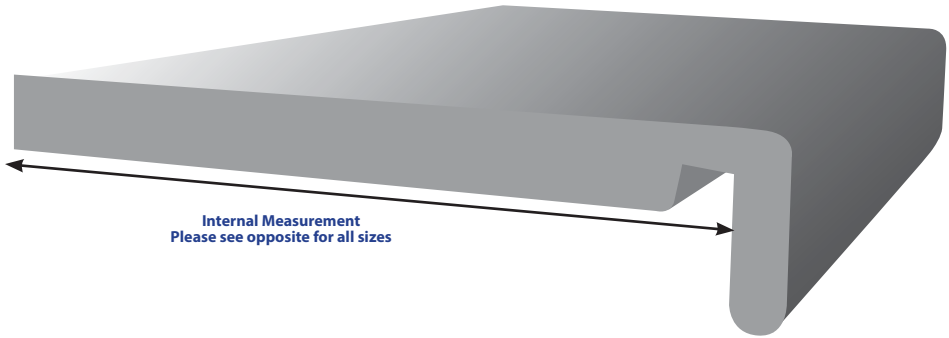

AQUACEL FOAM RANGE

KFBM - 16mm Square Fascia Board (100mm - 405mm)

All sizes are Internal

16mm Square Fascia & Accessories

		White		Woodgrain		Premium Woodgrain		Colours	
Product Code	Size	PK Qty	Price	Pk Qty	Price	Pk Qty	Price	Pk Qty	Price
KFBM100	100mm	2 x 5m		2 x 5m	N/A	2 x 5m	N/A	2 x 5m	N/A
KFBM150	150mm	2 x 5m		2 x 5m		2 x 5m	N/A	2 x 5m	N/A
KFBM175	175mm	2 x 5m		2 x 5m		2 x 5m	N/A	2 x 5m	
KFBM200	200mm	2 x 5m		2 x 5m		2 x 5m	N/A	2 x 5m	
KFBM225	225mm	2 x 5m		2 x 5m		2 x 5m	N/A	2 x 5m	
KFBM250	250mm	2 x 5m		2 x 5m		2 x 5m	N/A	2 x 5m	N/A
KFBM300	300mm	2 x 5m		2 x 5m		2 x 5m	N/A	2 x 5m	N/A
KFBM405	405mm	2 x 5m		2 x 5m		2 x 5m	N/A	2 x 5m	
KFBC	300mm 90° Corner	100		100		100		100	
KFBC600	600mm 90° Corner	50		50		50		50	N/A
KFBC135	300mm 135° Corner	100		100		100		100	N/A
KFBIC	300mm 90° Internal Corner	100		100		100		100	N/A
KFBJ	300mm Joint	100		100		100		100	
KFBJ600	600mm Joint	50		50		50		50	N/A
KFBCAP	250mm End Cap	100		100		100	N/A	100	
FIN1	Finial	100		100		100	N/A	100	

All sizes are Internal