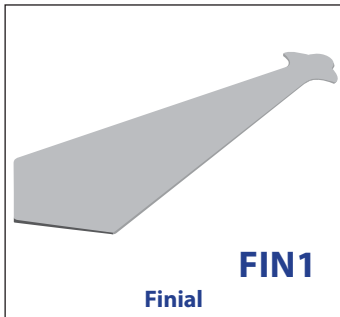

AQUACEL FOAM RANGE

KFBM - 16mm Square Fascia Board (100mm - 405mm)

All sizes are Internal

16mm Square Fascia & Accessories

		White		Woodgrain		Premium Woodgrain		Colours	
Product Code	Size	PK Qty	Price	Pk Qty	Price	Pk Qty	Price	Pk Qty	Price
KFBM100	100mm	2 x 5m		2 x 5m	N/A	2 x 5m	N/A	2 x 5m	N/A
KFBM150	150mm	2 x 5m		2 x 5m		2 x 5m	N/A	2 x 5m	N/A
KFBM175	175mm	2 x 5m		2 x 5m		2 x 5m	N/A	2 x 5m	
KFBM200	200mm	2 x 5m		2 x 5m		2 x 5m	N/A	2 x 5m	
KFBM225	225mm	2 x 5m		2 x 5m		2 x 5m	N/A	2 x 5m	
KFBM250	250mm	2 x 5m		2 x 5m		2 x 5m	N/A	2 x 5m	N/A
KFBM300	300mm	2 x 5m		2 x 5m		2 x 5m	N/A	2 x 5m	N/A
KFBM405	405mm	2 x 5m		2 x 5m		2 x 5m	N/A	2 x 5m	
KFBC	300mm 90° Corner	100		100		100		100	
KFBC600	600mm 90° Corner	50		50		50		50	N/A
KFBC135	300mm 135° Corner	100		100		100		100	N/A
KFBIC	300mm 90° Internal Corner	100		100		100		100	N/A
KFBJ	300mm Joint	100		100		100		100	
KFBJ600	600mm Joint	50		50		50		50	N/A
KFBCAP	250mm End Cap	100		100		100	N/A	100	
FIN1	Finial	100		100		100	N/A	100	

All sizes are Internal