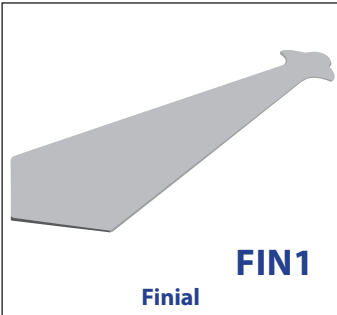

# AQUACEL FOAM RANGE

**KFBMO - 16mm Ogee Fascia Board**  
(100mm - 405mm)

All sizes are Internal