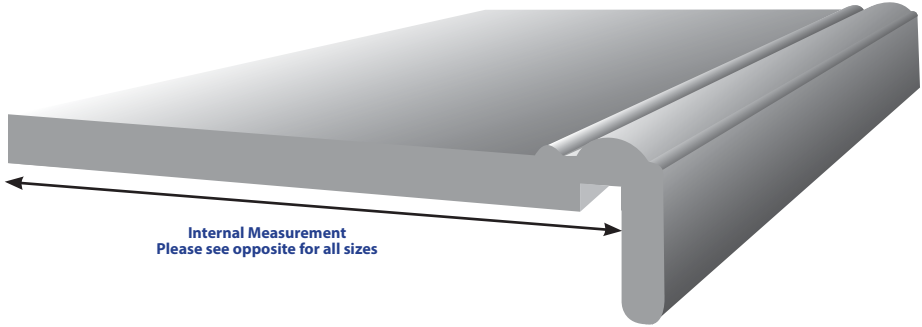

# AQUACEL FOAM RANGE

**KFBMO - 16mm Ogee Fascia Board**  
(100mm - 405mm)

All sizes are Internal