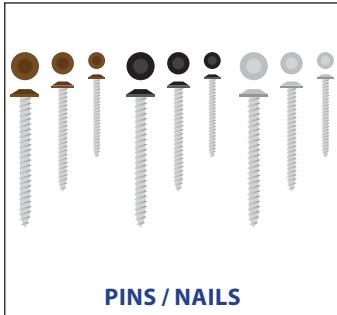

# AQUACEL FOAM RANGE

**KFBMO - 16mm Ogee Fascia Board**  
(100mm - 405mm)

All sizes are Internal